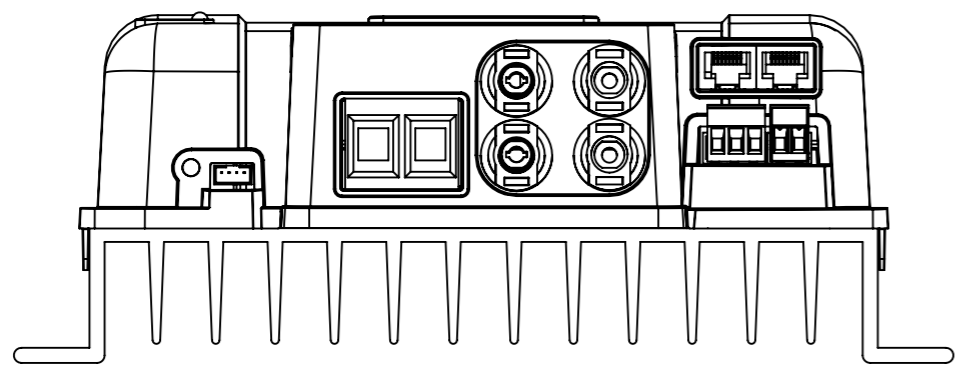

Dimension Drawing - SmartSolar charge controller (L)	
SCC115070511	SmartSolar MPPT 150/70-MC4 VE.Can
SCC125070521	SmartSolar MPPT 250/70-MC4 VE.Can

DETAIL B
SCALE 1 : 1

DETAIL A
SCALE 1 : 1

Dimensions in mm