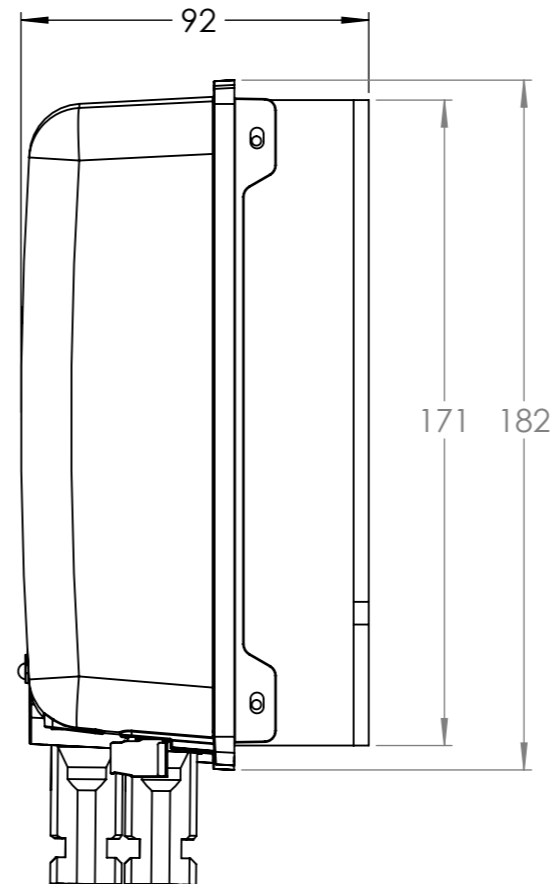

Dimension Drawing - SmartSolar charge controller (L)	
SCC115070511	SmartSolar MPPT 150/70-MC4 VE.Can
SCC125070521	SmartSolar MPPT 250/70-MC4 VE.Can

DETAIL B
SCALE 1 : 1

DETAIL A
SCALE 1 : 1

Dimensions in mm