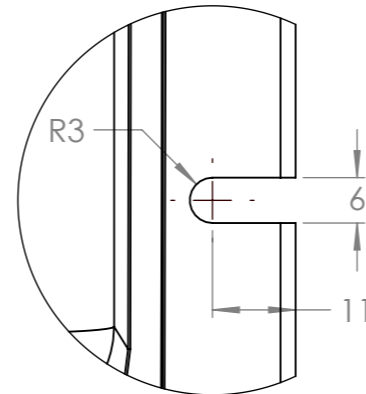

Dimension Drawing - SmartSolar charge controller (L)	
SCC115070511	SmartSolar MPPT 150/70-MC4 VE.Can
SCC125070521	SmartSolar MPPT 250/70-MC4 VE.Can

DETAIL B
SCALE 1 : 1

DETAIL A
SCALE 1 : 1

Dimensions in mm