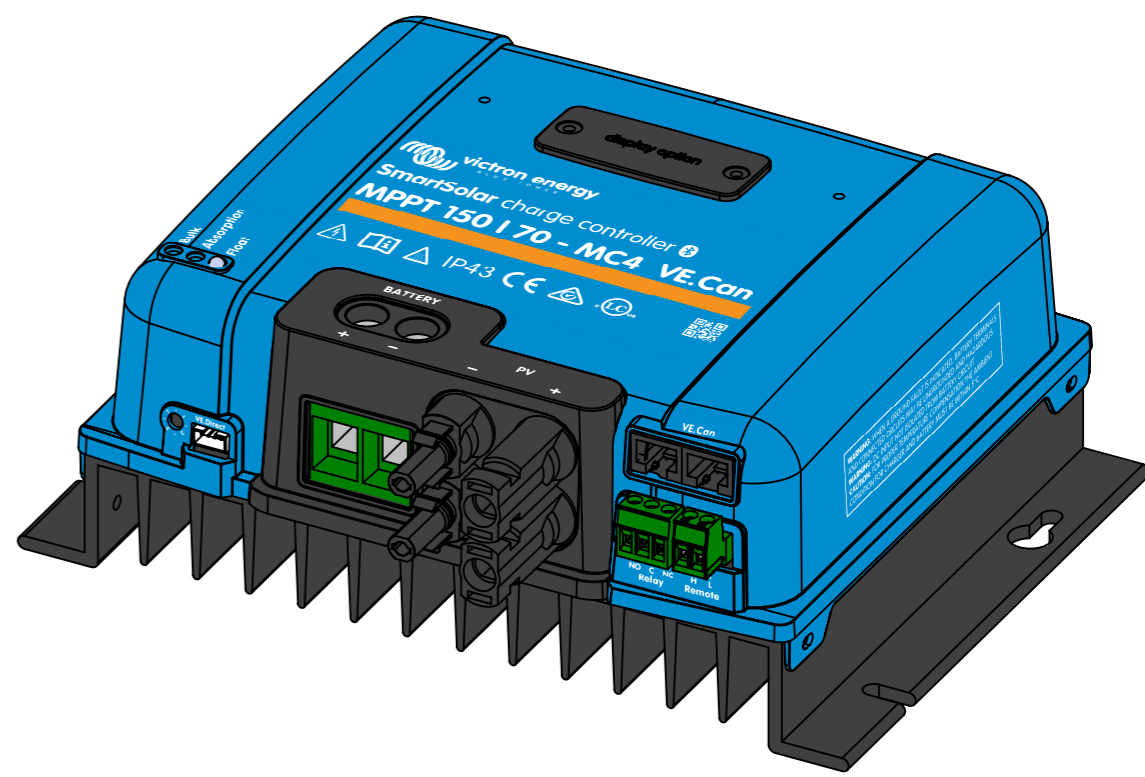

Dimension Drawing - SmartSolar charge controller (L)	
SCC115070511	SmartSolar MPPT 150/70-MC4 VE.Can
SCC125070521	SmartSolar MPPT 250/70-MC4 VE.Can

DETAIL B
SCALE 1 : 1

DETAIL A
SCALE 1 : 1

Dimensions in mm