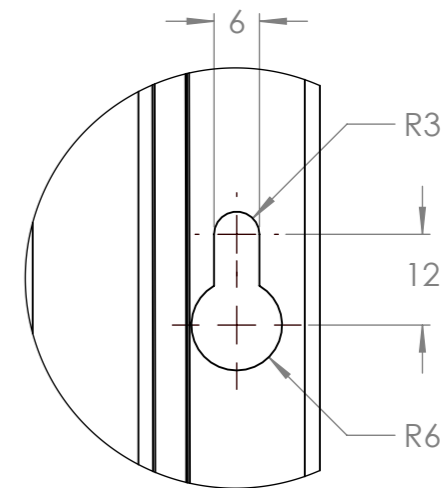

Dimension Drawing - SmartSolar charge controller (L)	
SCC115070511	SmartSolar MPPT 150/70-MC4 VE.Can
SCC125070521	SmartSolar MPPT 250/70-MC4 VE.Can

DETAIL B
SCALE 1 : 1

DETAIL A
SCALE 1 : 1

Dimensions in mm