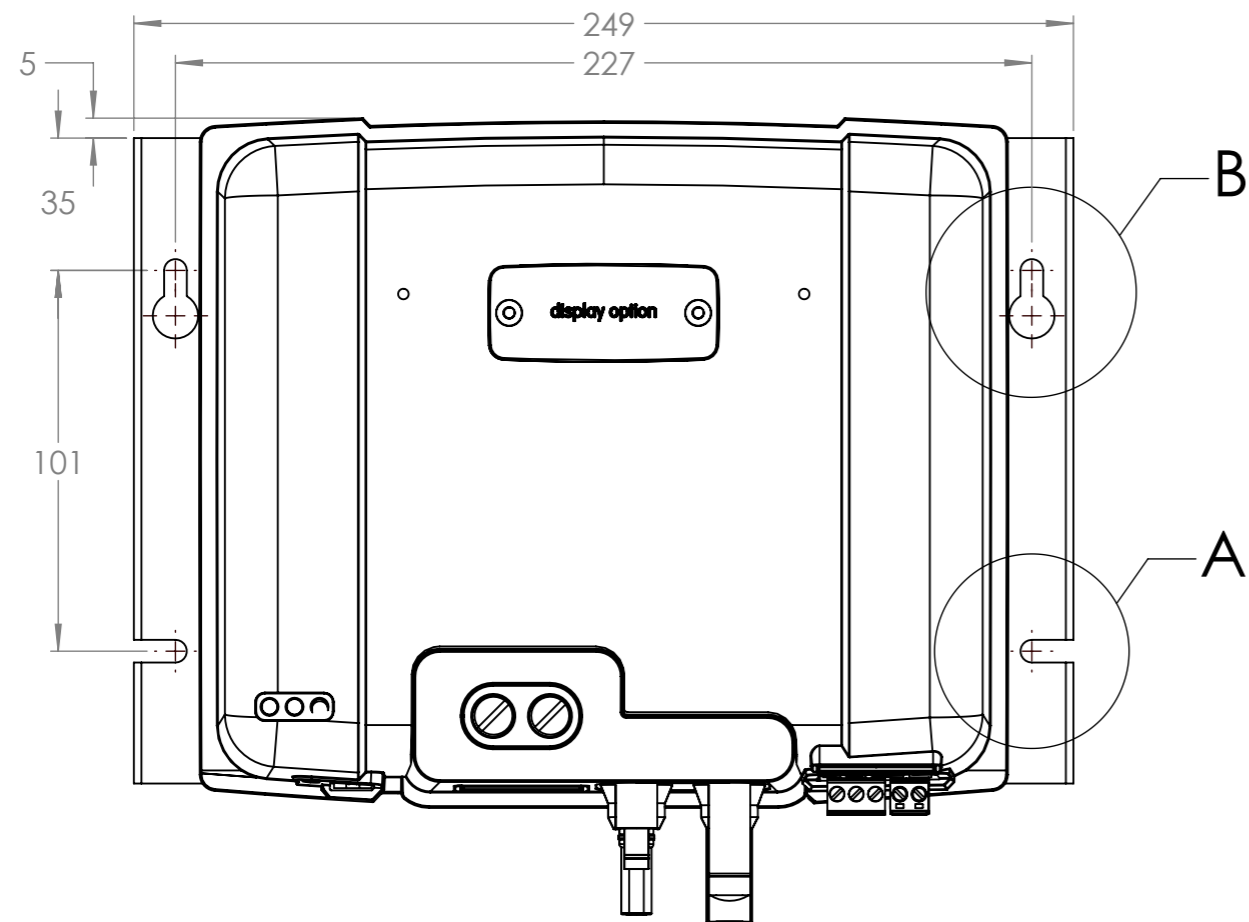

Dimension Drawing - SmartSolar charge controller (L)	
SCC115070511	SmartSolar MPPT 150/70-MC4 VE.Can
SCC125070521	SmartSolar MPPT 250/70-MC4 VE.Can

DETAIL B
SCALE 1 : 1

DETAIL A
SCALE 1 : 1

Dimensions in mm